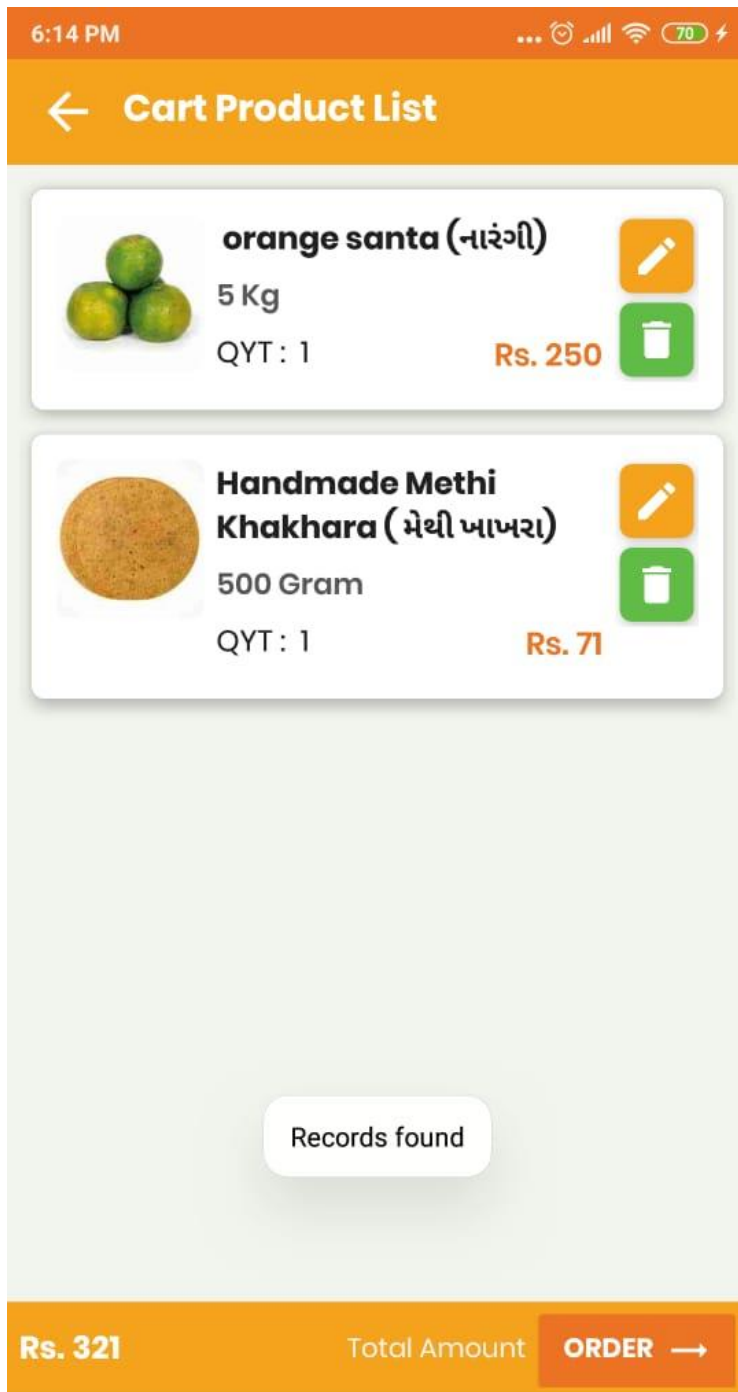

6] Cart Product List

There are many other app functionalities are there is not attached in this PDF as like manage cart, manage offered, manage delivery address, manage order history, manage damaged product and refund, manage user profile and manage wallets..etc..